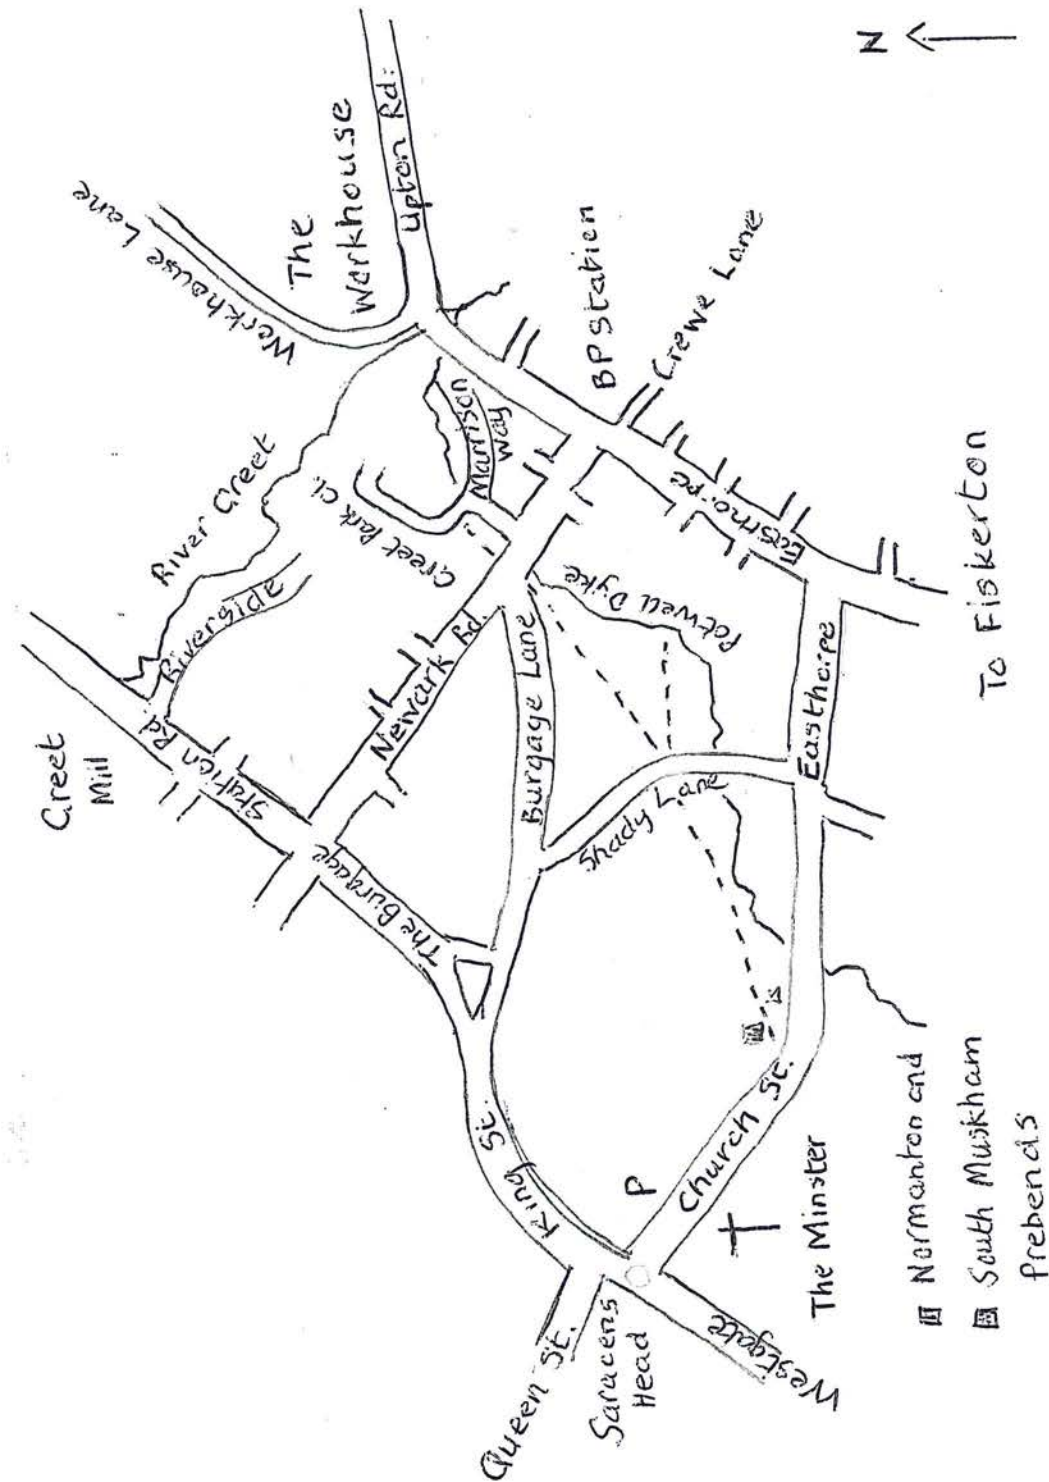

Car parking is from this road situated in front of the Workhouse.

On Foot-Scenic Route (15-20 minutes)

From Church Street Carpark turn left onto Church Street. After 100 metres turn left between Normanton and South Muskhams Prebendal Houses. Follow the public Footpath across Froggatt's Field. Crossing over Shady Lane continue on this footpath until you reach Newark Road. Cross Newark Road and continue on the footpath into Marrison Way.

On Foot Return

Leave the workhouse by the small gate on the Carpark. Turn right and cross workhouse Lane.

After 10 metres take the Footpath on the right. Follow this Path through the Orchard and out onto Station Road. Turn left and follow Station road up onto the Burgage and onto King street. Continue along King Street to The Saracens Head at the mini roundabout, turn left onto Church Street and the Carpark is on the left.

The Bus Returns from the stop in front of the Work House at 12.02pm, 1.02pm and 2.02pm (last bus). The bus follows a loop around Southwell before returning to Church Street.

For local knowledge and a wide selection of leaflets contact or visit: